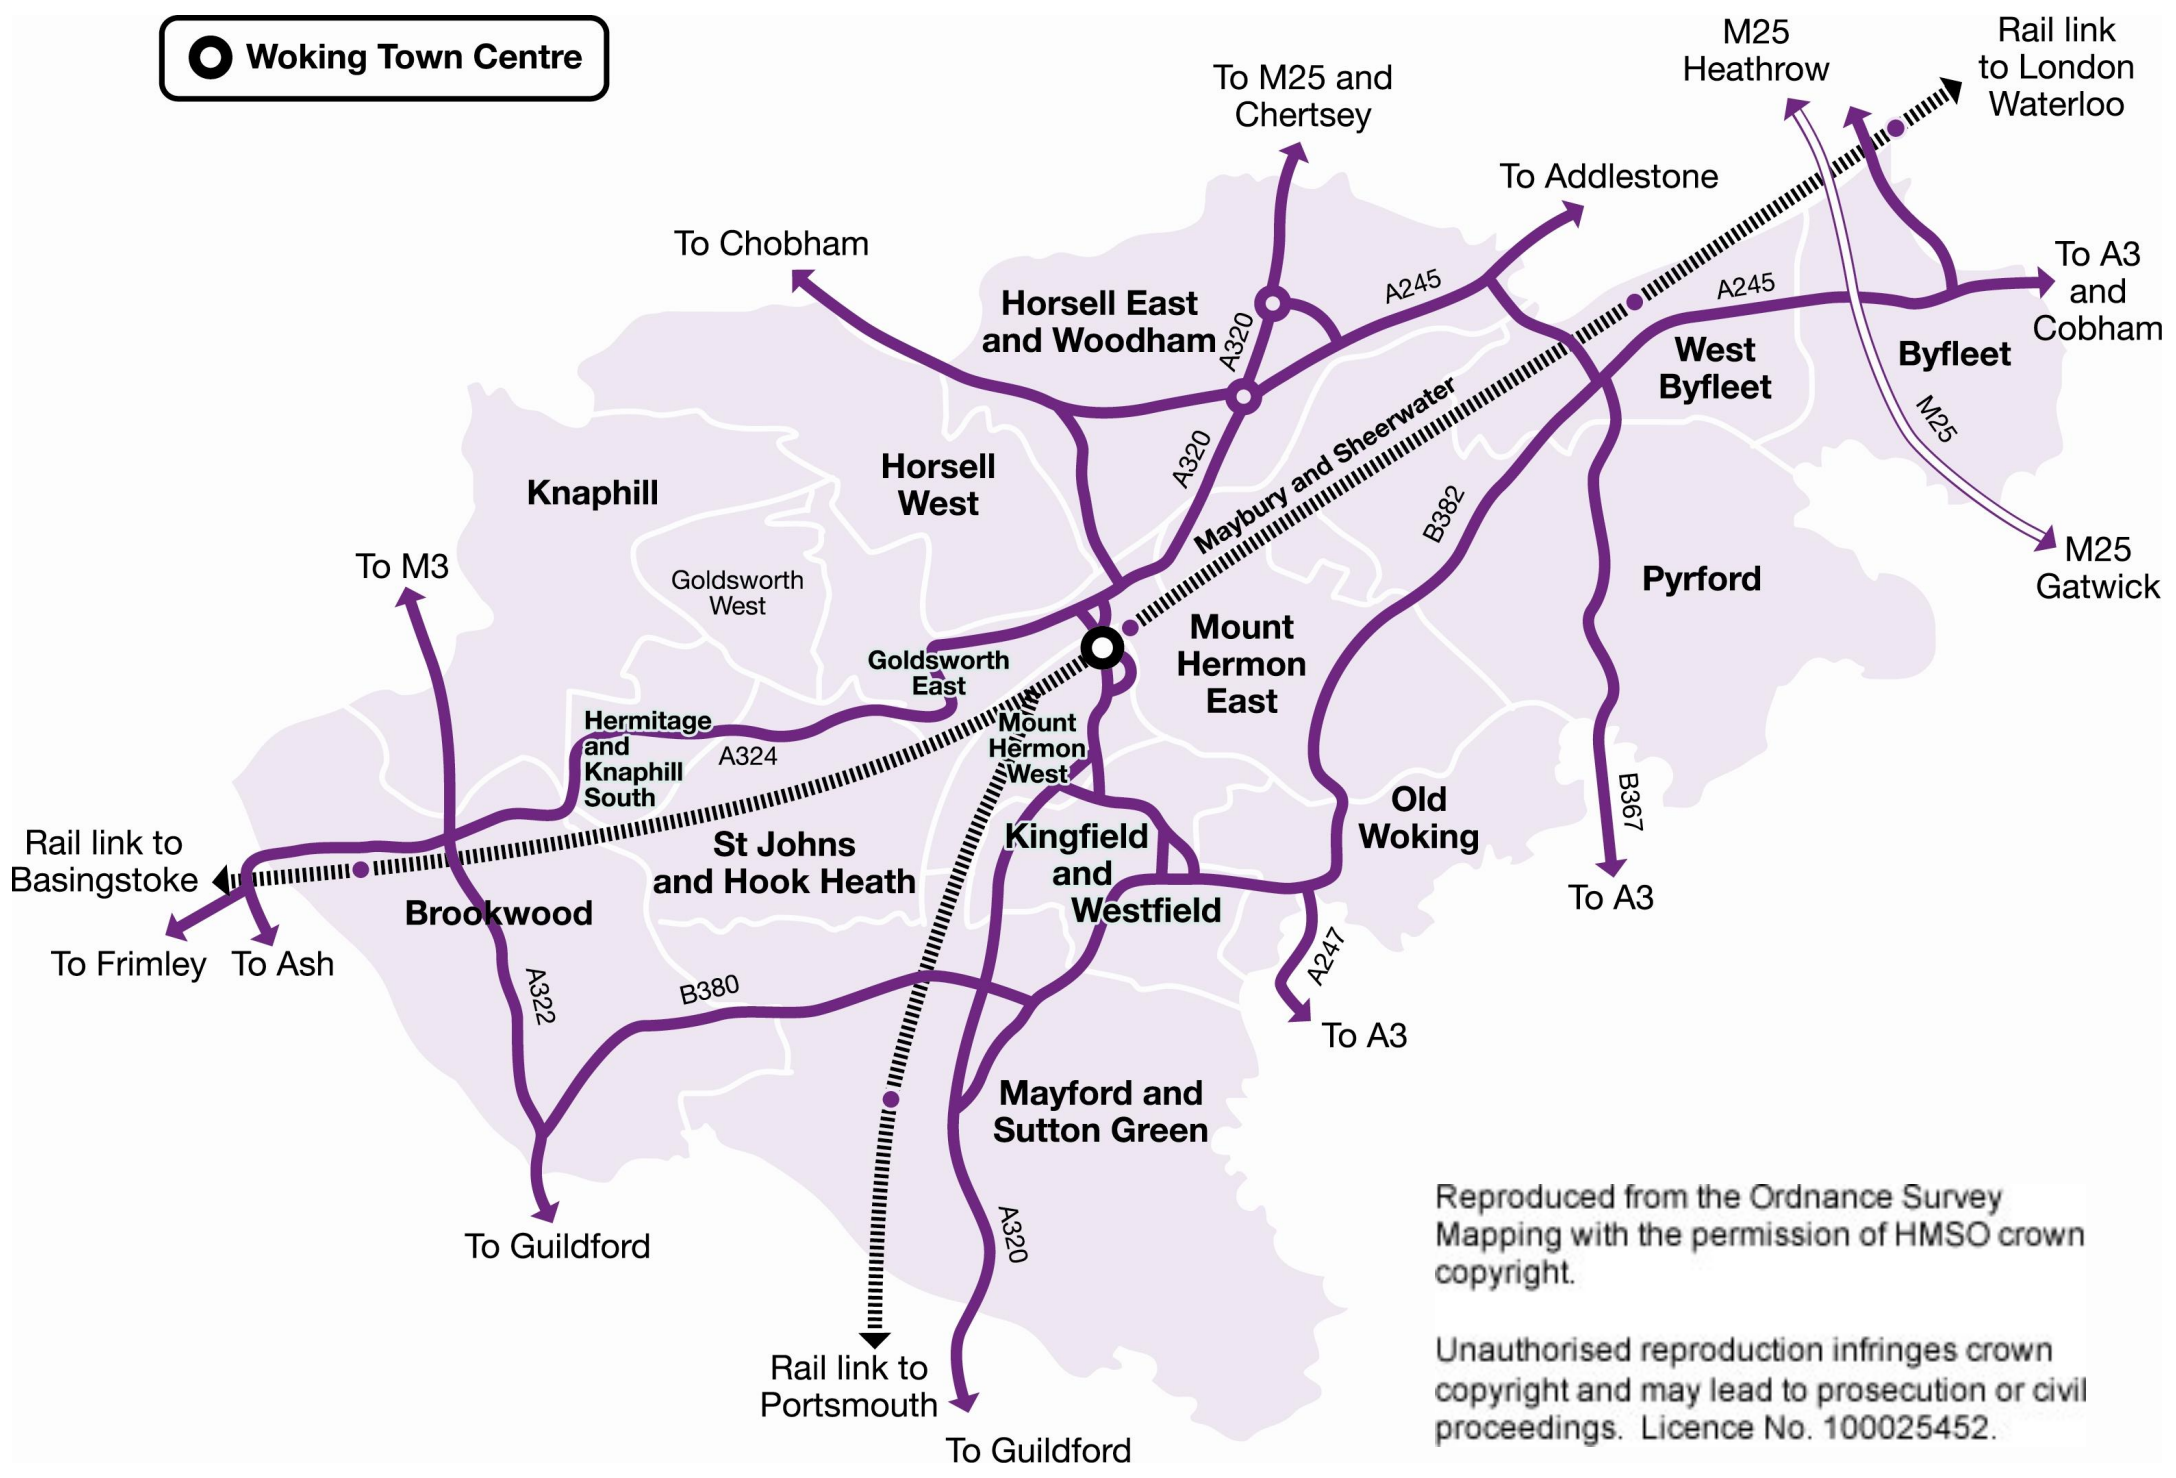

**○ Woking Town Centre**

Reproduced from the Ordnance Survey Mapping with the permission of HMSO crown copyright.

Unauthorised reproduction infringes crown copyright and may lead to prosecution or civil proceedings. Licence No. 100025452.