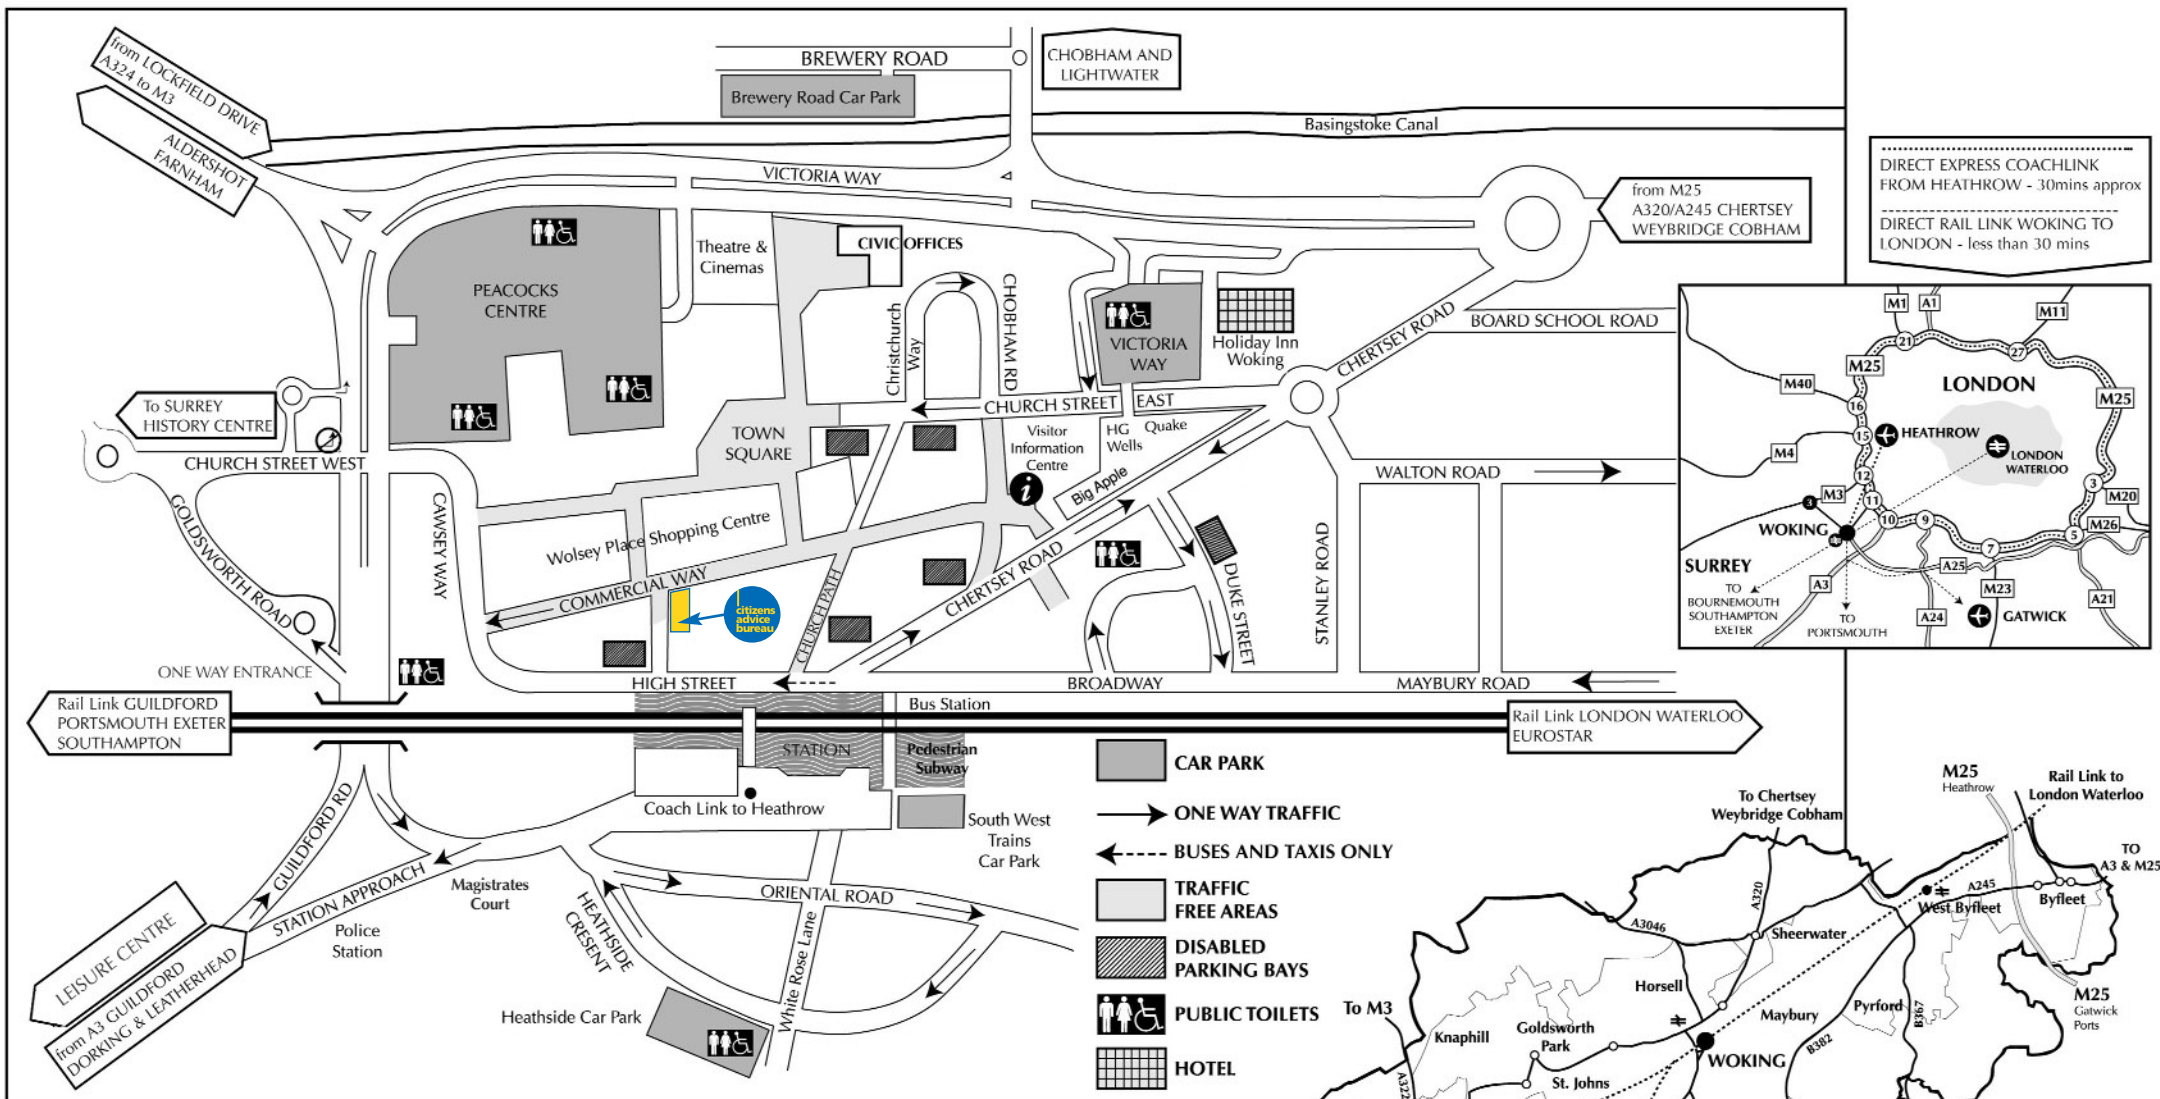

# WOKING TOWN CENTRE

DIRECT EXPRESS COACHLINK FROM HEATHROW - 30mins approx  
 DIRECT RAIL LINK WOKING TO LONDON - less than 30 mins

## HOW TO GET HERE

- By Car** M25 exit junction 11. Take the A320 signposted Chertsey and Woking. Journey time from junction 11: 15 minutes.
- By Train** There is a direct rail link to Woking from London Waterloo Station. Journey time: 25 minutes (fast train). For train times and information call national rail enquiries on 08457 484950.
- By Bus** There are regular bus services linking Woking to local village centres and beyond. For further information contact bus enquiries on 01483 750525.

- Railair Coach Link to Heathrow Airport** A direct express coach service runs between Woking railway station and Heathrow Airport - half hourly service for most of the day with a journey time of 30 minutes to Terminal One; taking a little longer at peak times and for the other three terminals. For further information, telephone National Rail Enquiries.